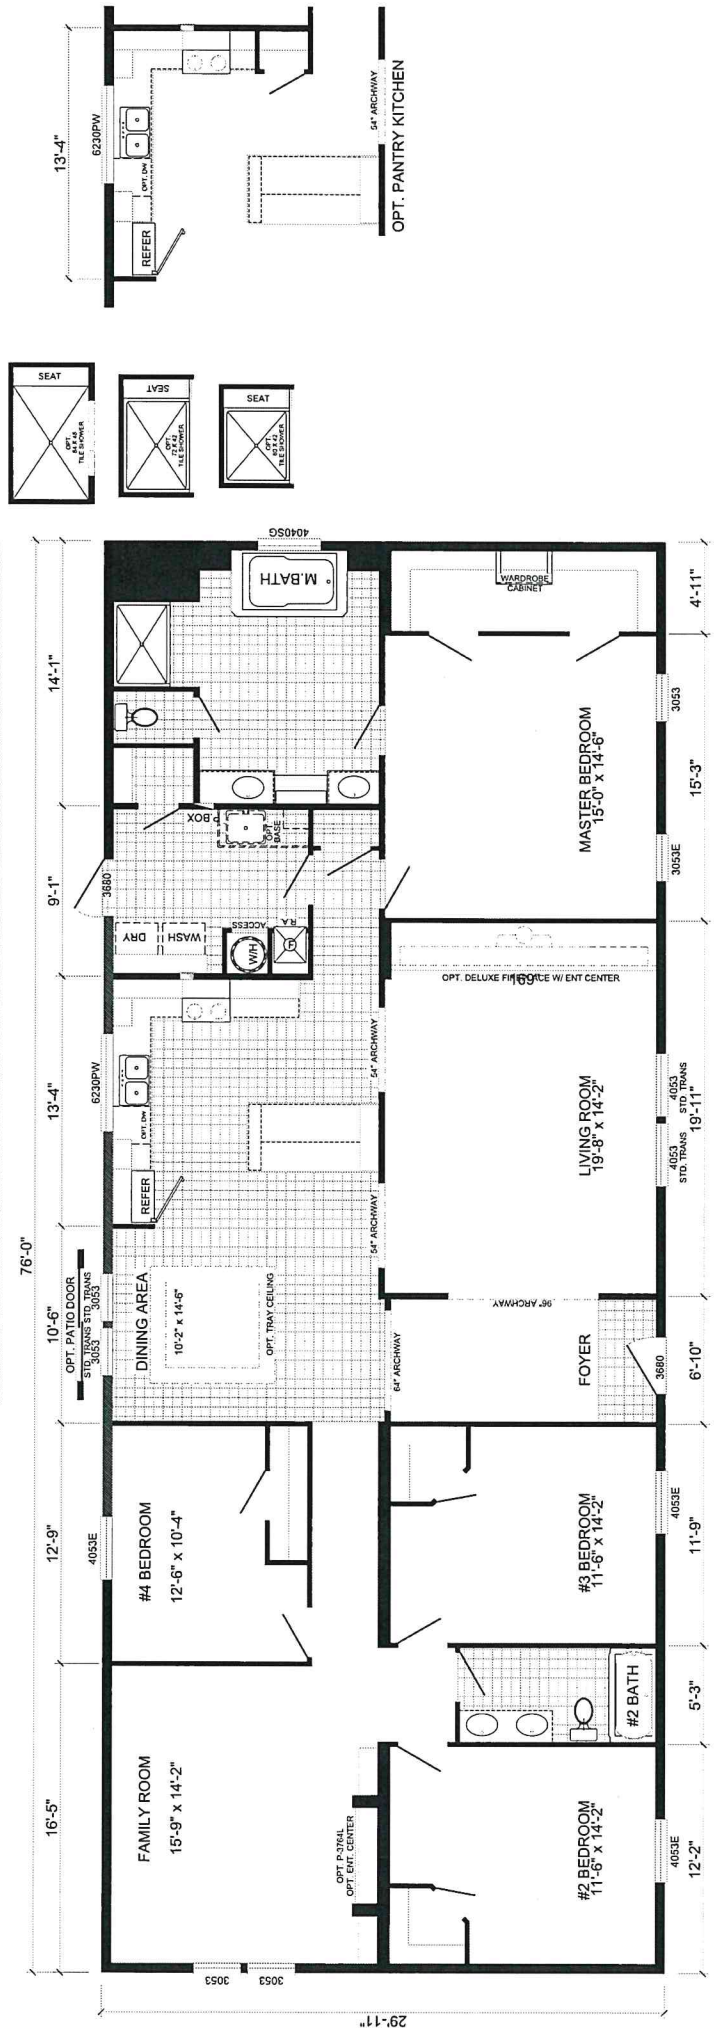

# THE BLAKELY

**P-3764L**  
**4-BEDROOM / 2-BATH**  
**32 X 76 - Approx. 2273 Sq. Ft.**

Date: 8-19-2013  
 \* All room dimensions include closets and square footage figures are approximate.  
 \* Transom windows are available on optional 9'-0" sidewall houses only.  
 \* Skirting shown is optional.