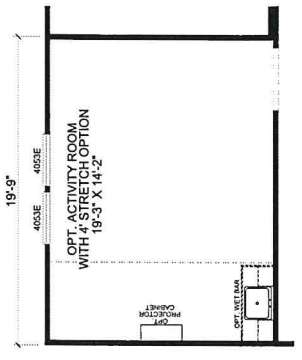

OPTIONAL DELUXE EXTERIOR FRONT ELEVATION

MONSTER MANSION

OPTIONAL 4'-0" STRETCH

S-3725A-SVS
5-BEDROOM / 3-BATH
32 X 76 - Approx. 2136 Sq. Ft.

Date: 9-27-2011
 • All dimensions include closets and sustain footage are approximate.
 • Truss windows are available on optional 9'-0" sidewall houses only.
 • Skirting shown is optional.
 • Small dormer is optional only.

OPT. BATH DOORS BETWEEN DINING ROOM/FAMILY ROOM