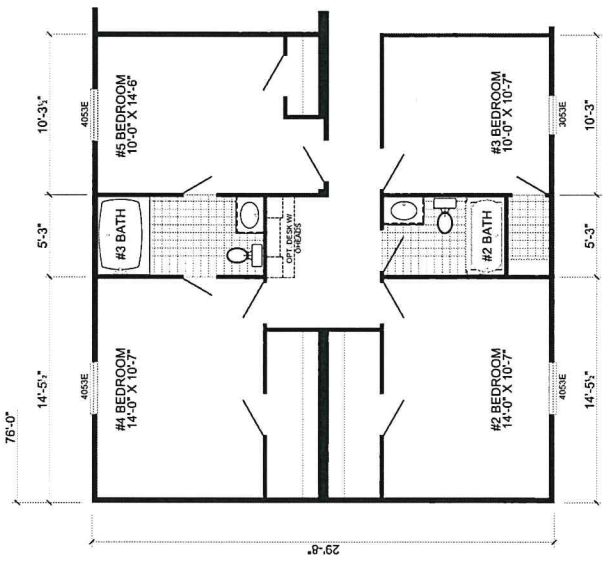

OPTIONAL DELUXE EXTERIOR FRONT ELEVATION

MONSTER MANSION

OPTIONAL 4'-0" STRETCH

S-3725A-SVS
5-BEDROOM / 3-BATH
32 X 76 - Approx. 2136 Sq. Ft.

Date: 9-27-2011
 • All dimensions include closets and sustain footage are approximate.
 • Truss windows are available on optional 9'-0" sidewall houses only.
 • Skirting shown is optional.
 • Small dormer is optional only.

OPT. BATH DOORS BETWEEN DINING ROOM/FAMILY ROOM