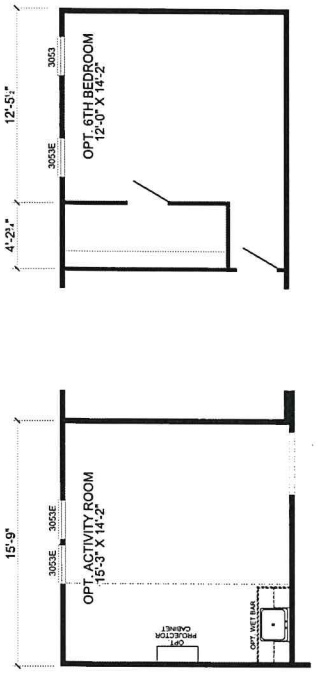

OPTIONAL DELUXE EXTERIOR FRONT ELEVATION

MONSTER MANSION

OPTIONAL 4'-0" STRETCH

S-3725A-SVS
5-BEDROOM / 3-BATH
32 X 76 - Approx. 2136 Sq. Ft.

Date: 9-27-2011
 • All dimensions include closets and sustain footage are approximate.
 • Truss windows are available on optional 9'-0" sidewall houses only.
 • Skirting shown is optional.
 • Small dormer is optional only.

OPT. BATH DOORS BETWEEN DINING ROOM/FAMILY ROOM