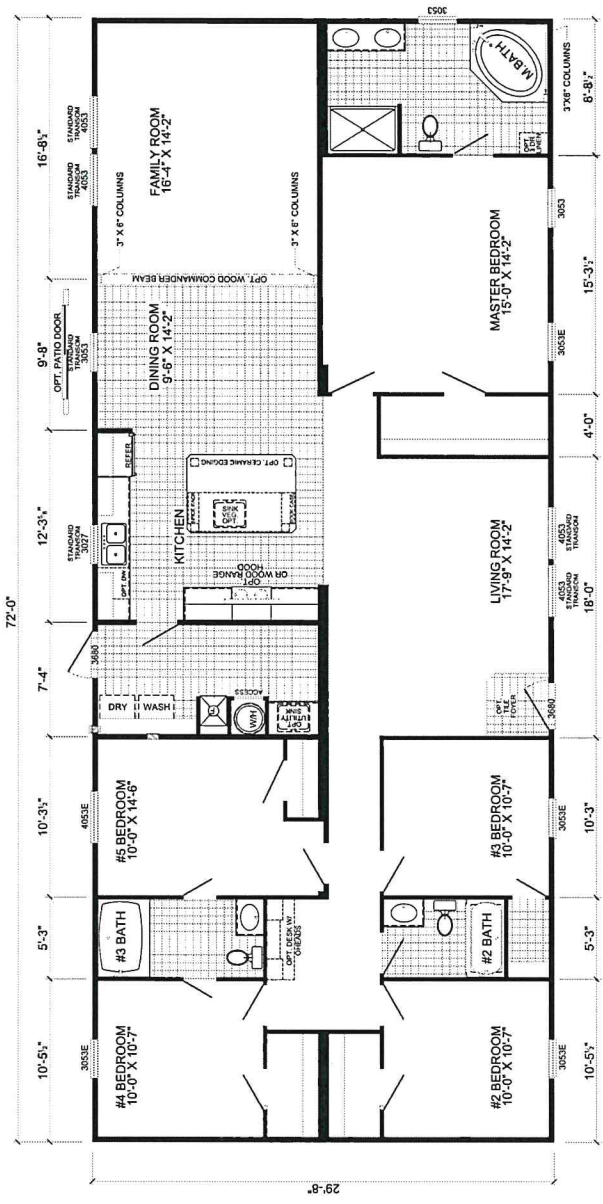

OPTIONAL DELUXE EXTERIOR FRONT ELEVATION

MONSTER MANSION

OPTIONAL 4'-0" STRETCH

S-3725A-SVS
5-BEDROOM / 3-BATH
32 X 76 - Approx. 2136 Sq. Ft.

Date: 9-27-2011
 • All dimensions include closets and sustain footage are approximate.
 • Truss windows are available on optional 9'-0" sidewall houses only.
 • Skirting shown is optional.
 • Small dormer is optional only.

OPT. BATH DOORS BETWEEN DINING ROOM/FAMILY ROOM