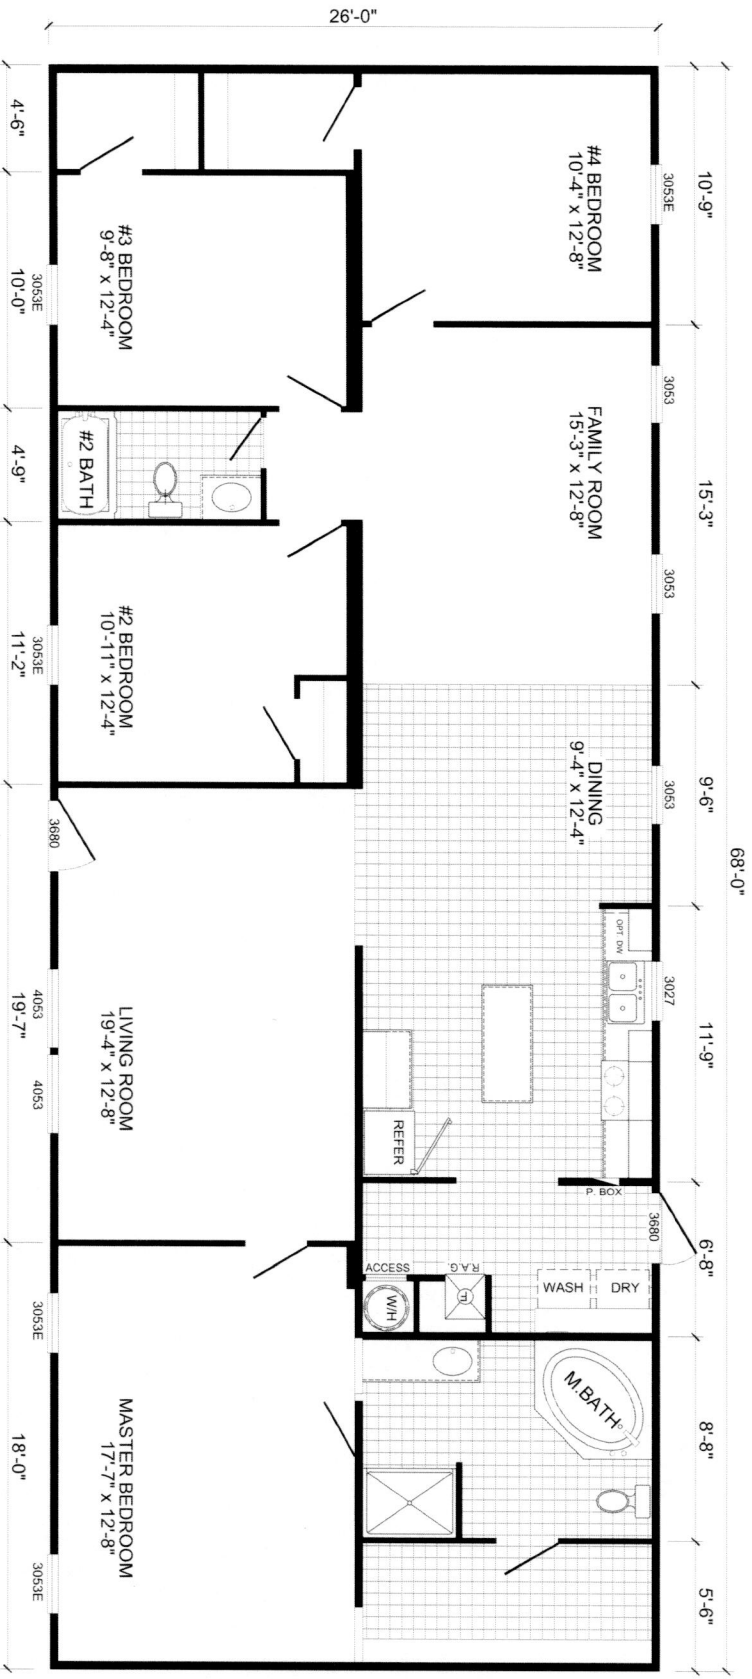

SONIC

L-2684B-RUNNER
4-BEDROOM / 2-BATH
28 x 72 - Approx. 1768 Sq. Ft.

Date: 11-11-2014
 * All room dimensions include closets and square footage figures are approximate.