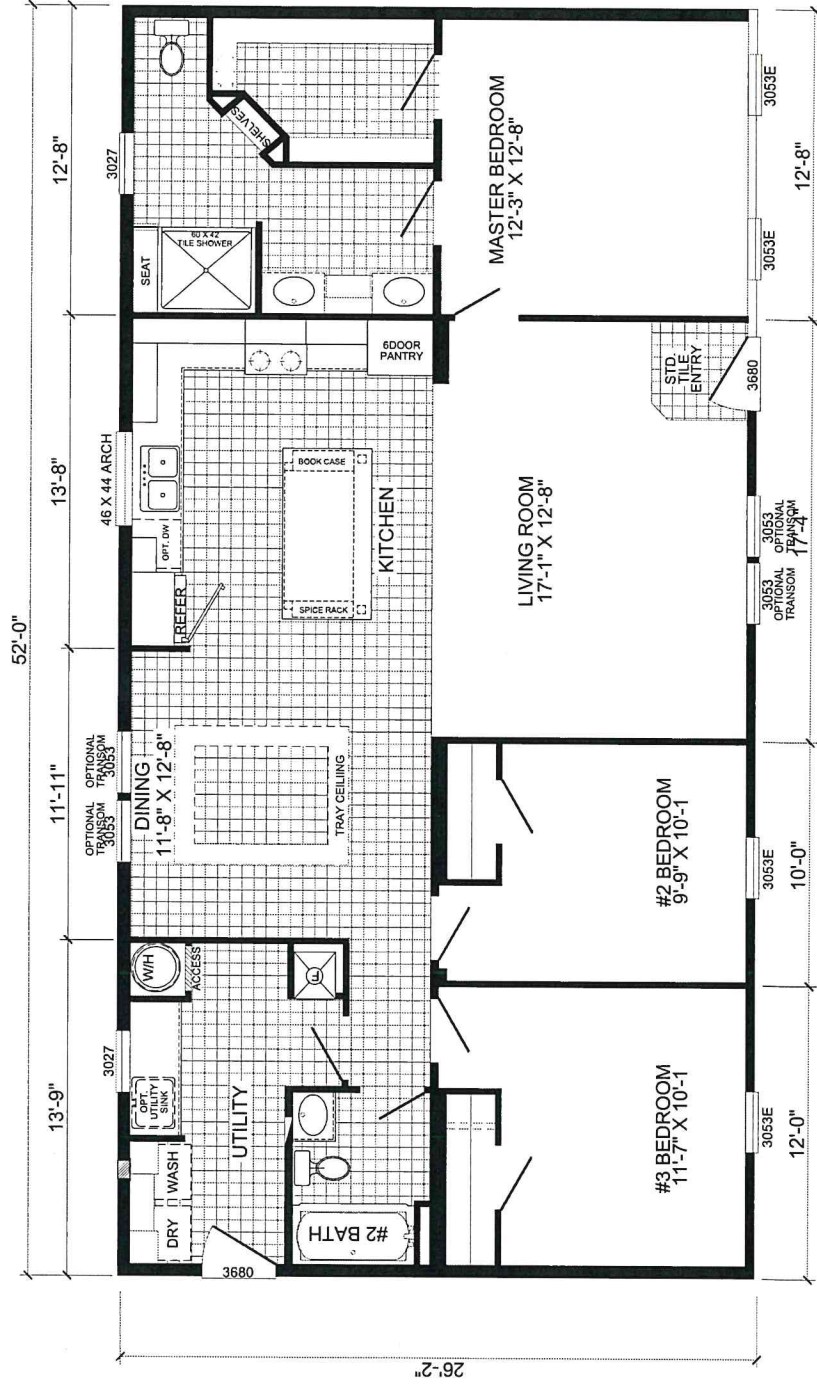

PINEHURST

OPTIONAL DORMER

P-2523E
3-BEDROOM / 2-BATH
28 X 56 - Approx. 1352 Sq. Ft.

Date: 3-15-2015

* All room dimensions include closets and square footage figures are approximate.
 * Transom windows are available on optional 9'-0" sidewall houses only.