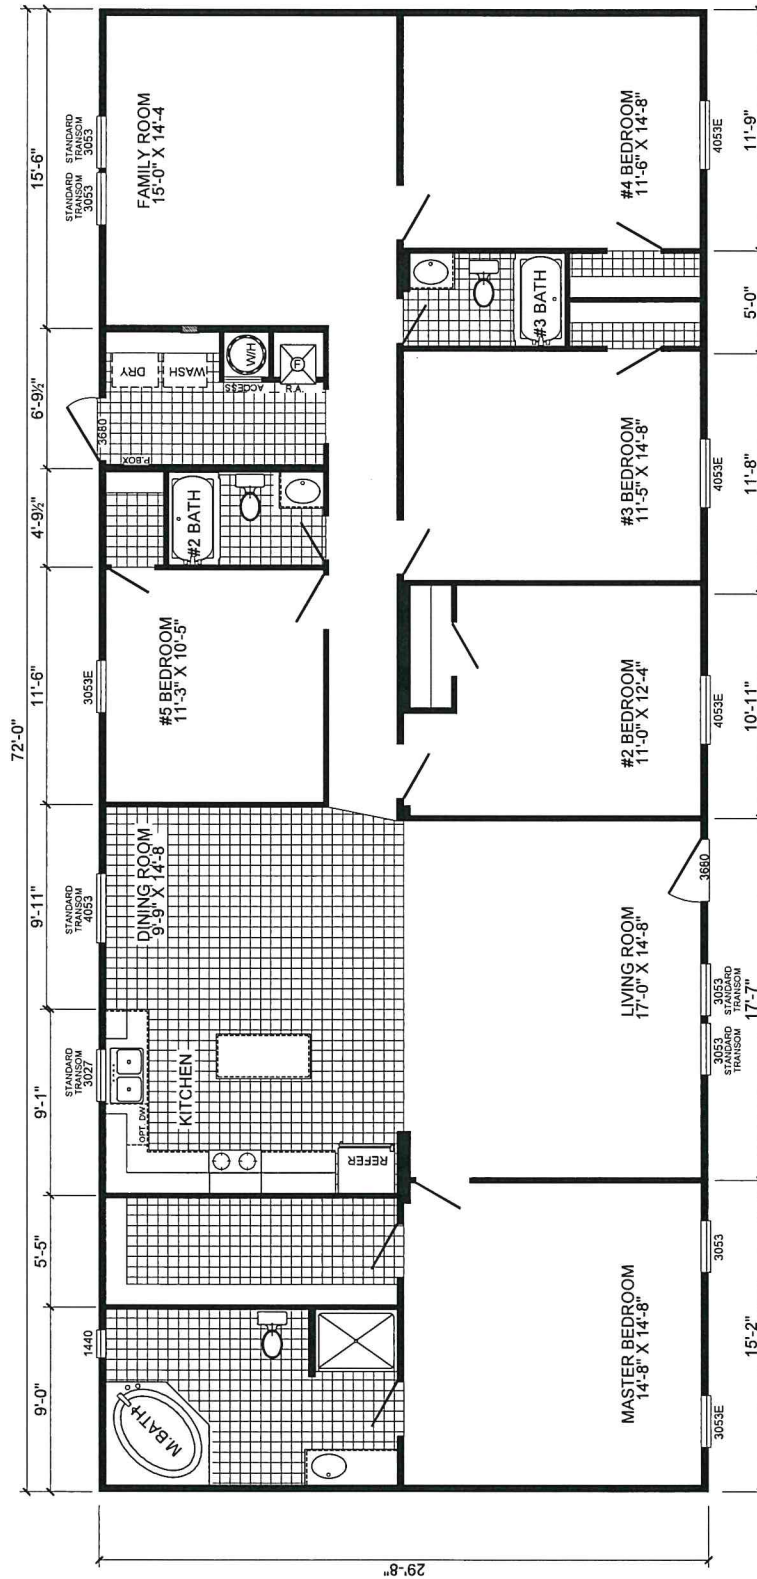

5K

**L-3725B
5-BEDROOM / 3-BATH
32 X 76 - Approx. 2140 Sq. Ft.**

2-9-2016
 • All room dimensions include closets and square footage figures are approximate.
 • Transom windows are available on optional 9'-0" sidewall houses only.
 • Underpinning shown is optional.

31041